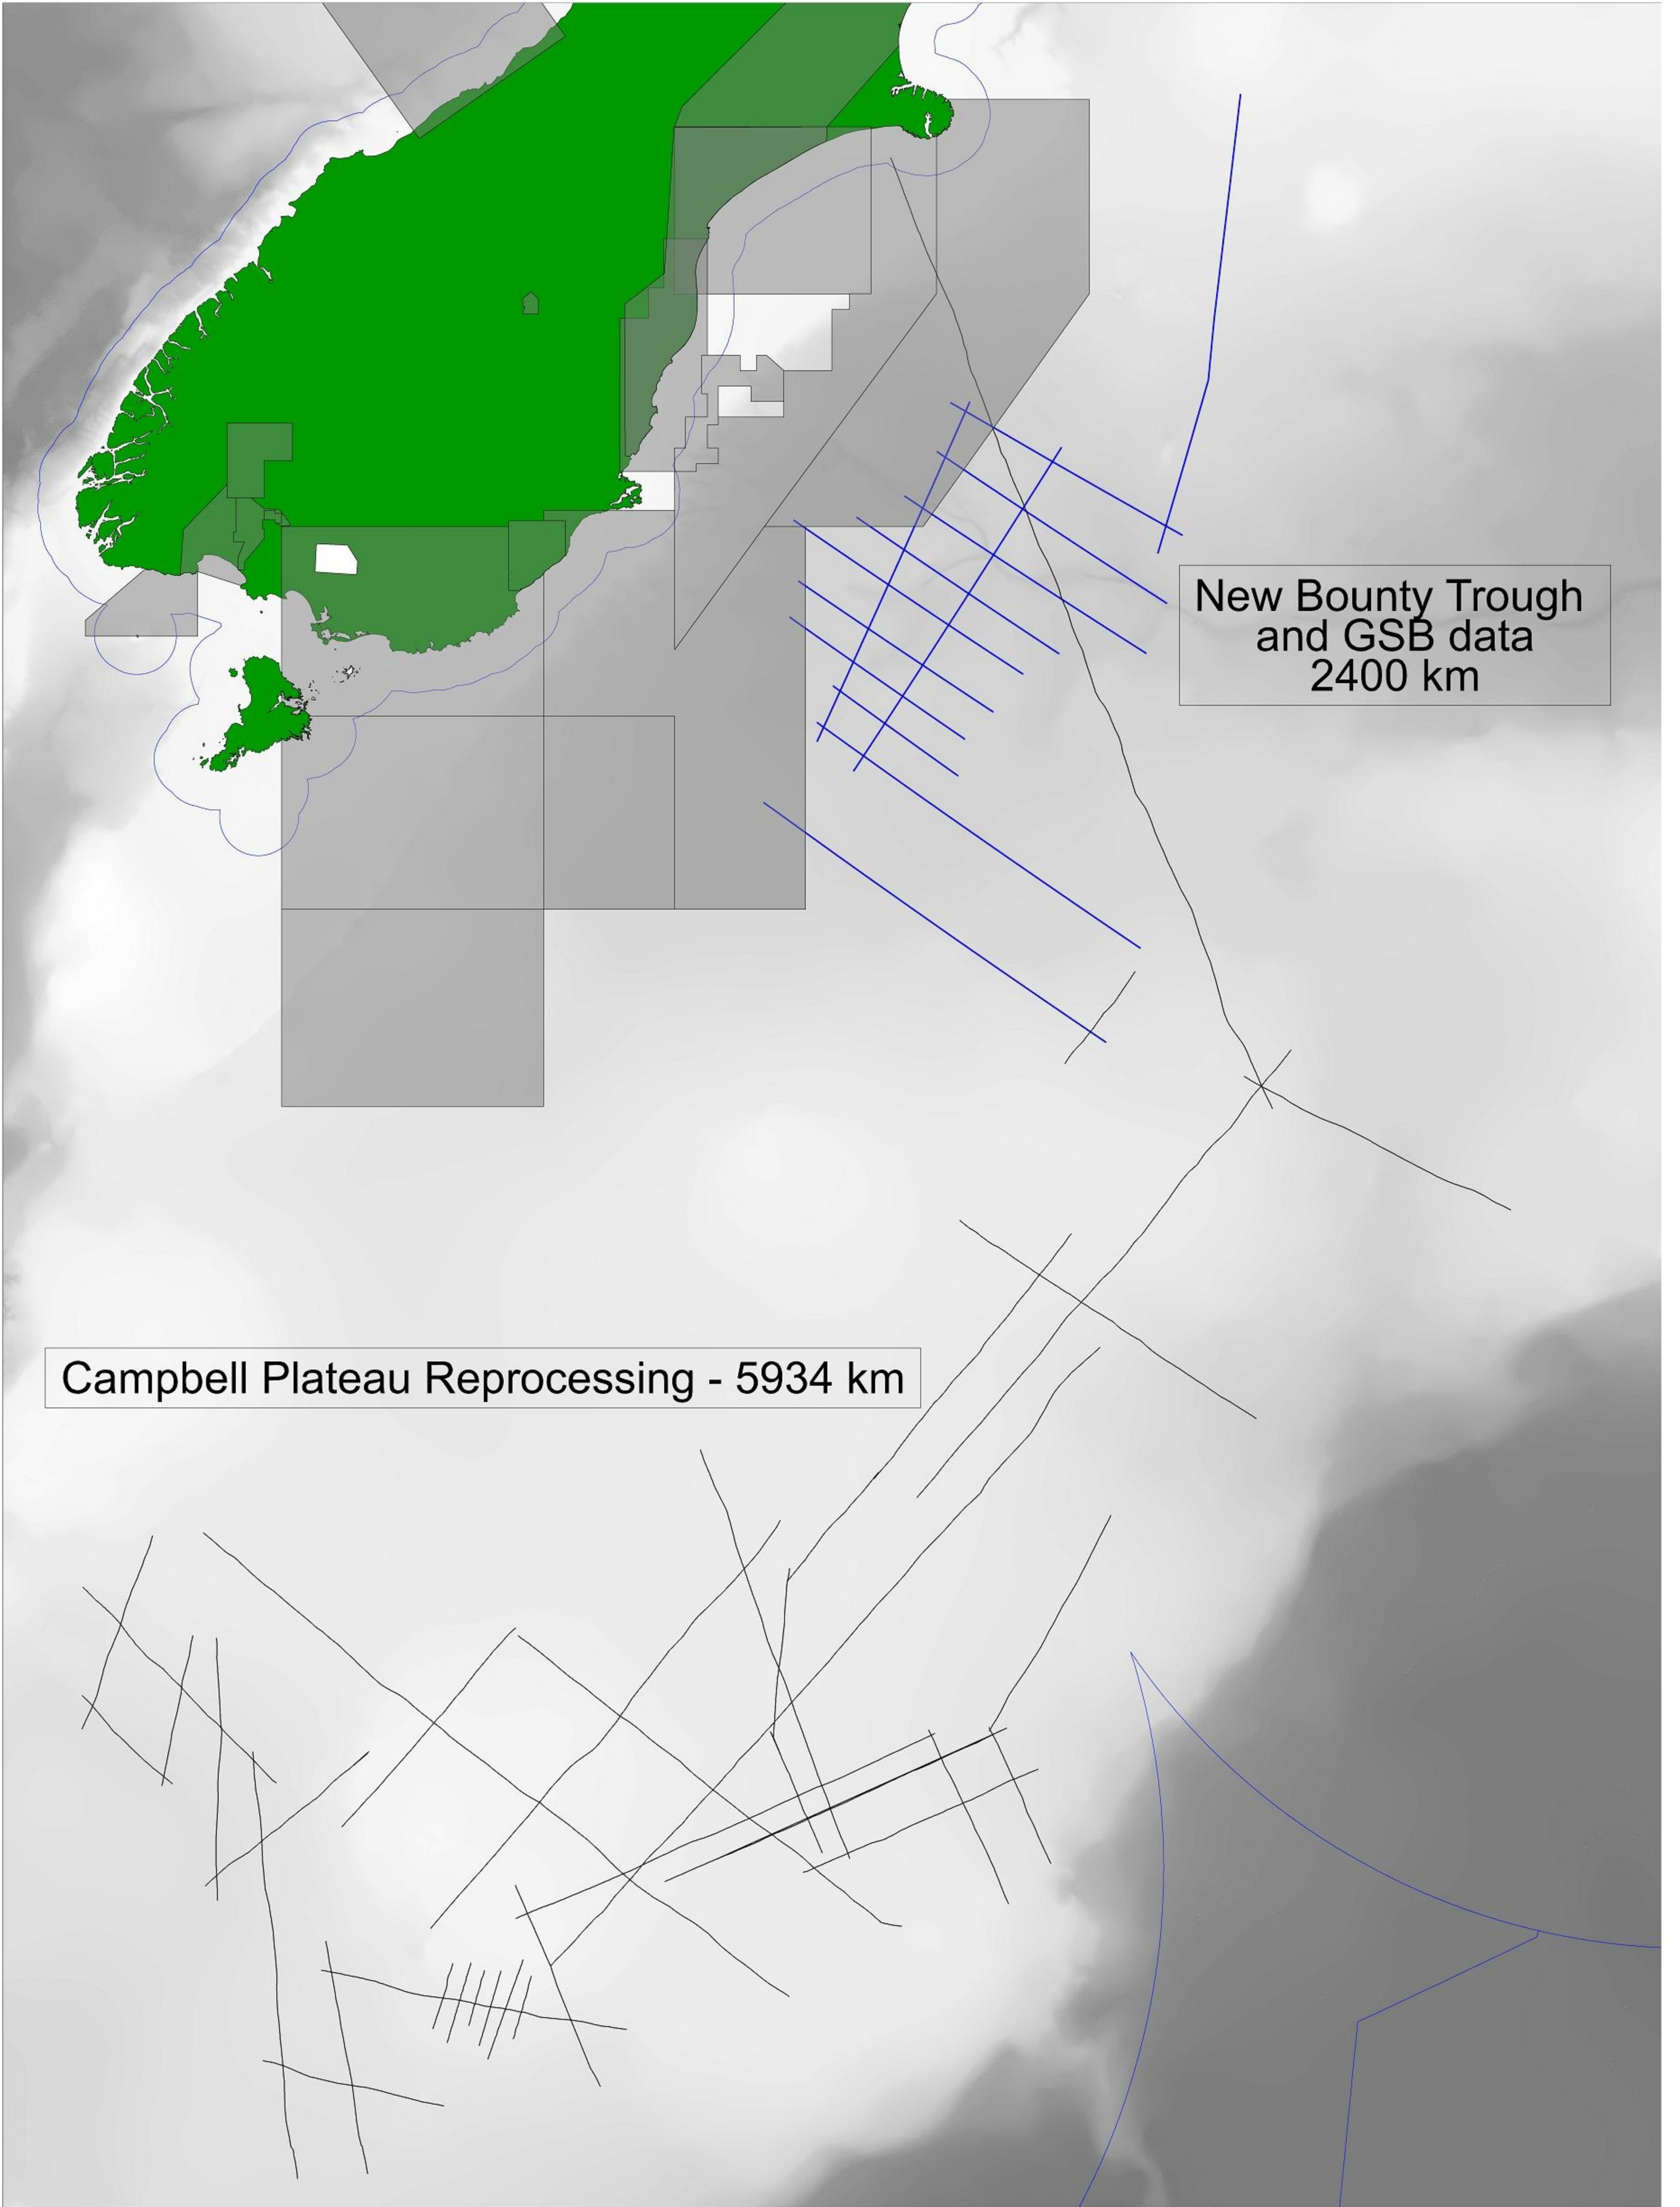

43 08 40 S

50 00 00 S

54 13 34 S

165 52 21 E

170 00 00 E

178 31 49 E

New Bounty Trough  
and GSB data  
2400 km

Campbell Plateau Reprocessing - 5934 km