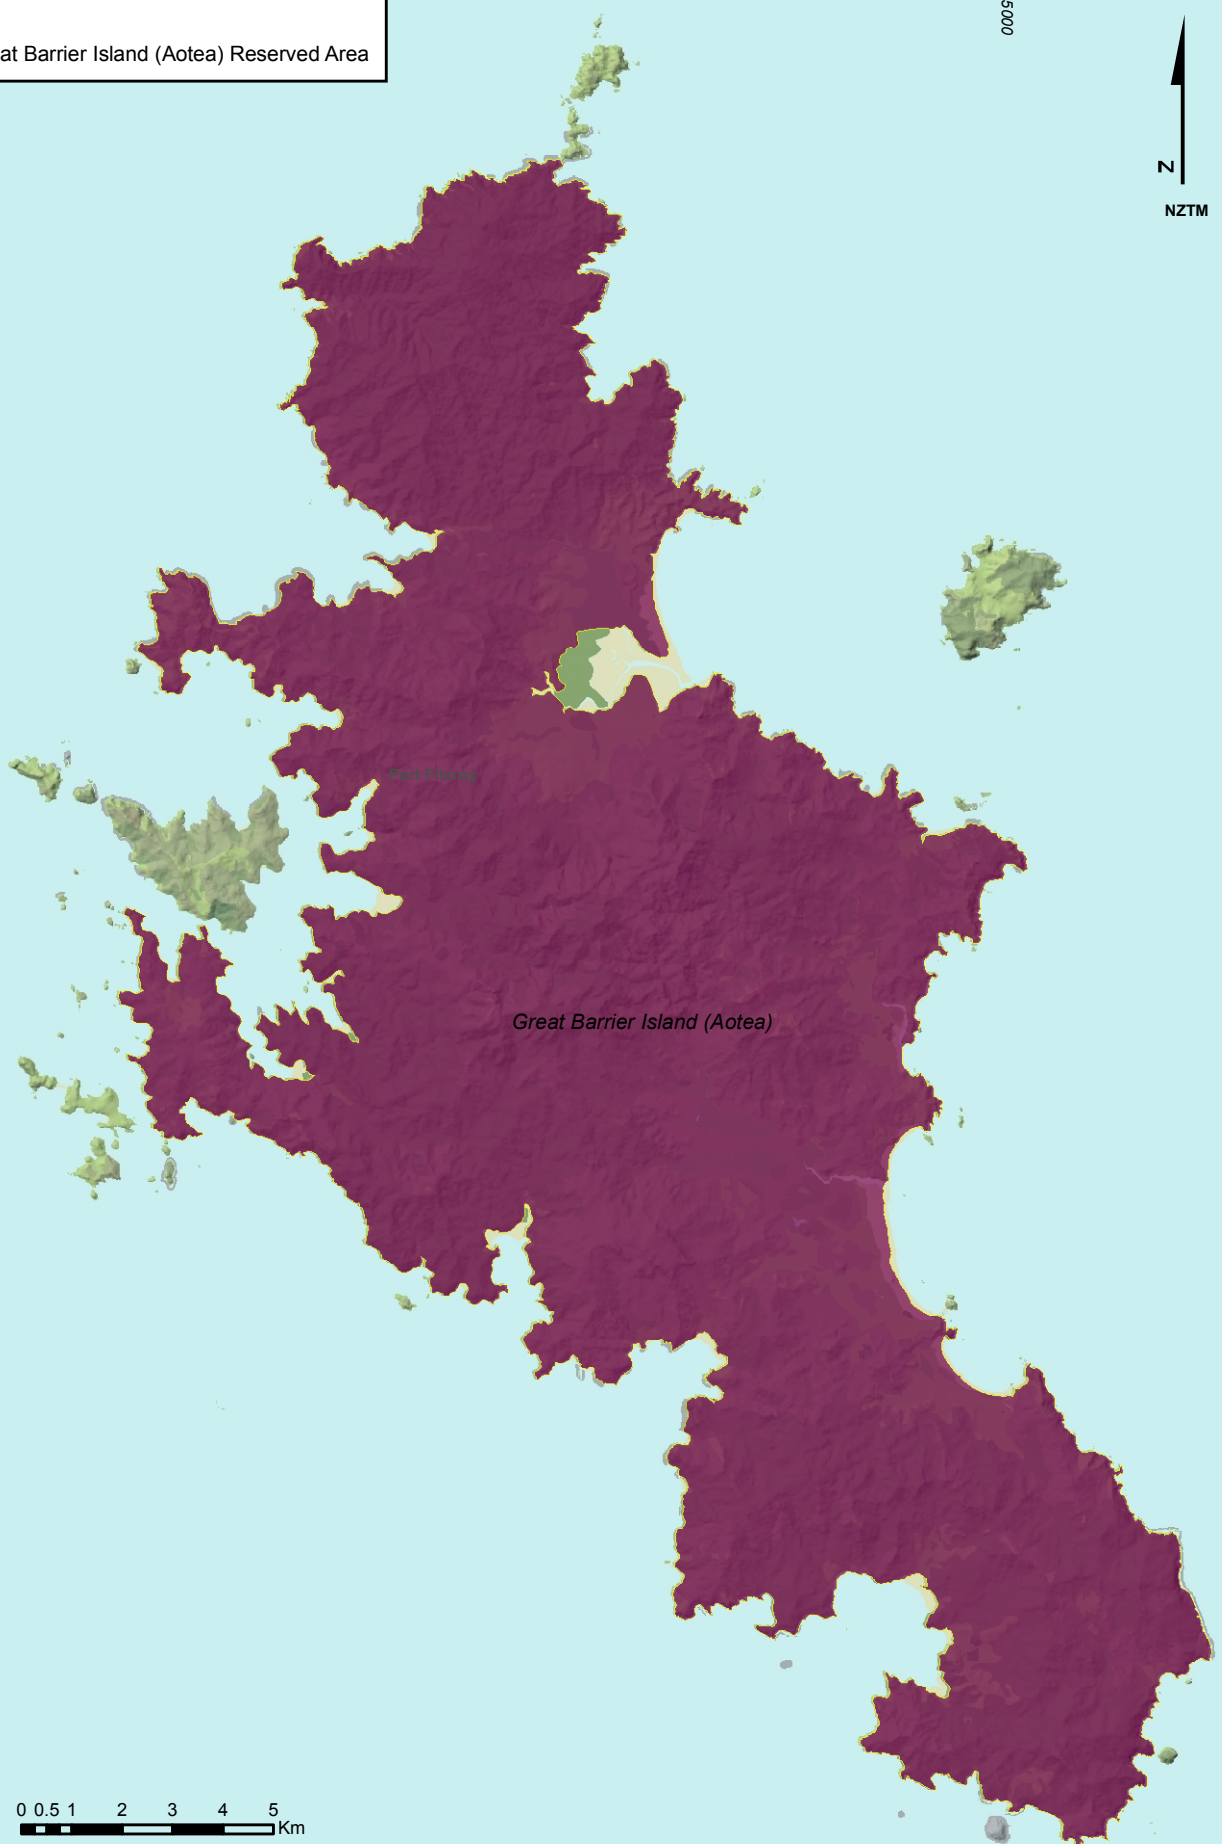

Great Barrier Island (Aotea) Reserved Area

Legend

Great Barrier Island (Aotea) Reserved Area

1825000

6000000

Port Fitzroy

Great Barrier Island (Aotea)

5975000