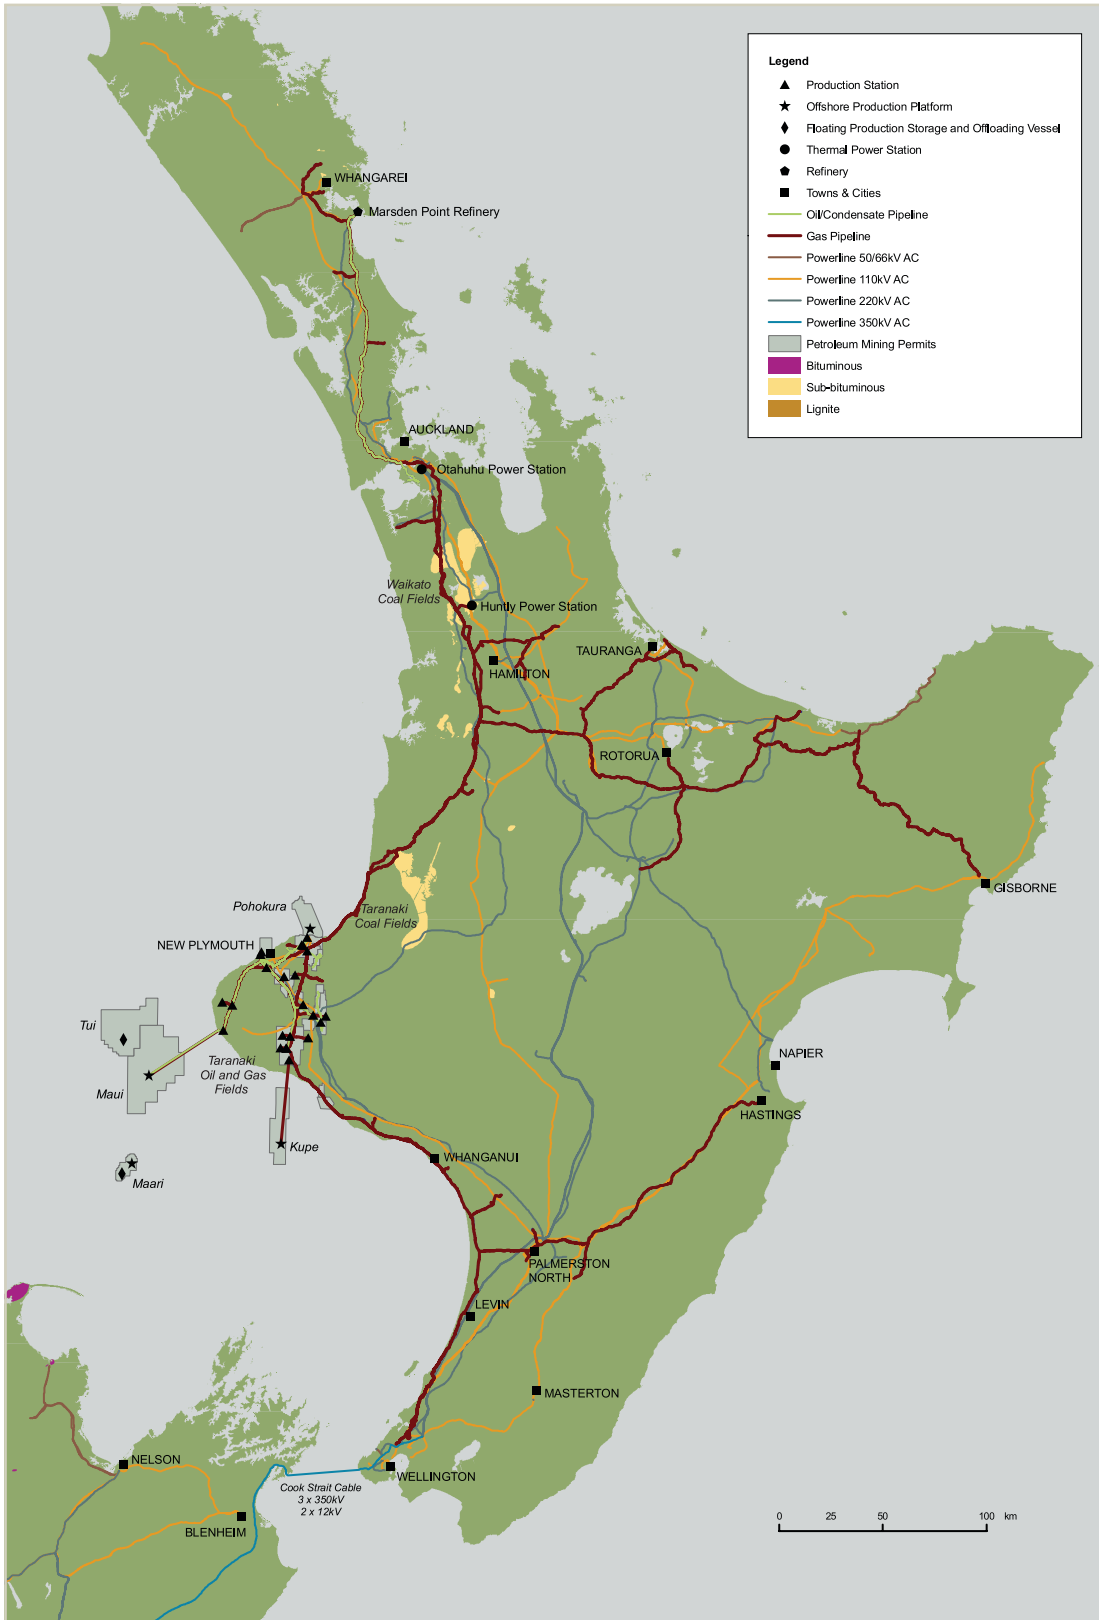

NORTH ISLAND INFRASTRUCTURE