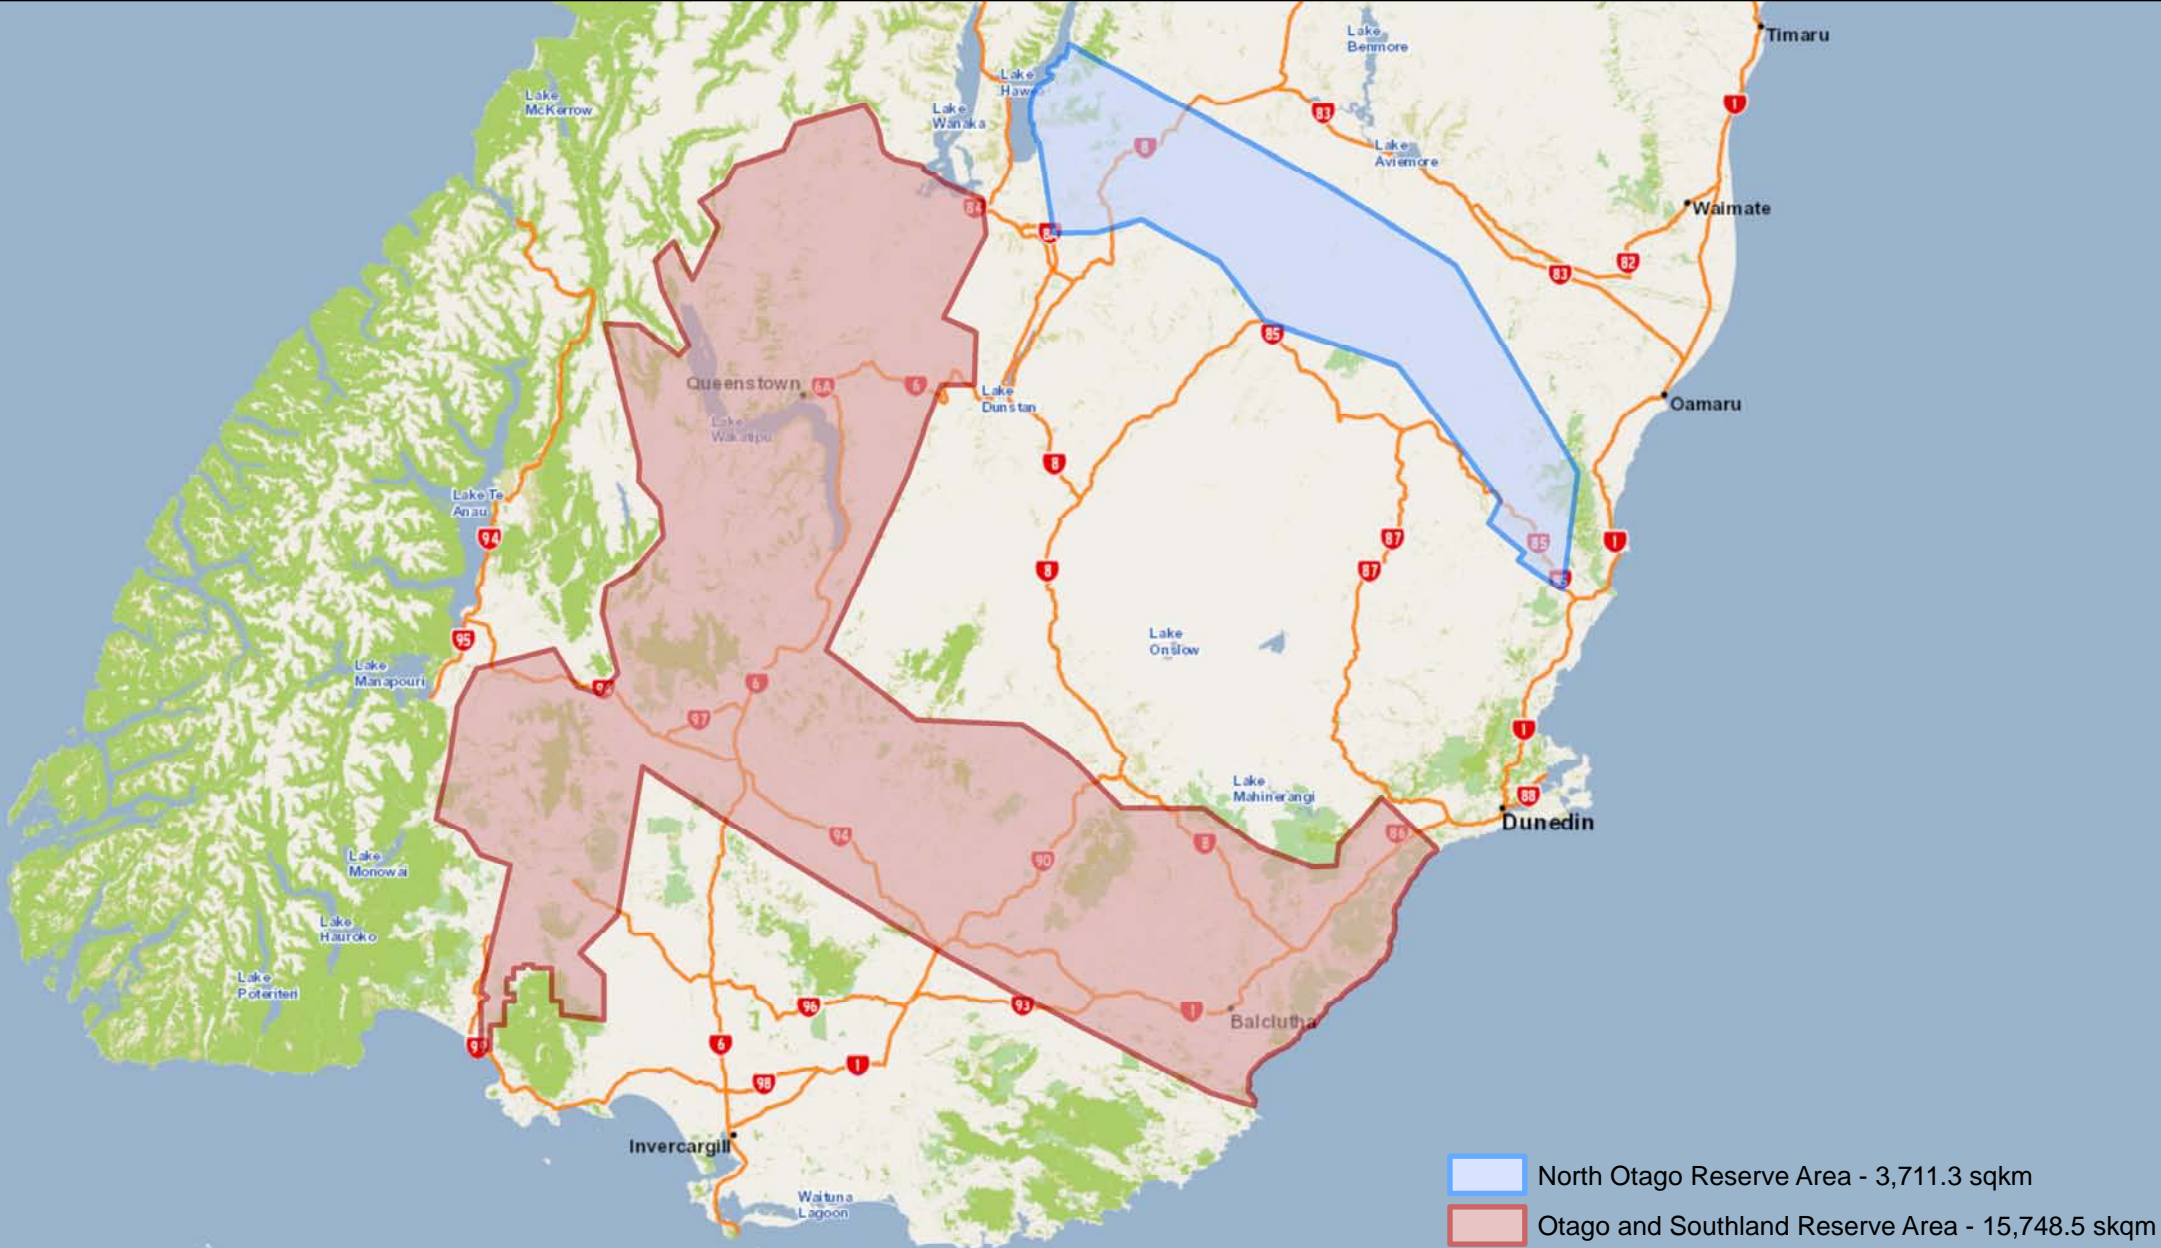

Otago and Southland Reserve Areas

Land Information New Zealand & Eagle Technology Group Ltd