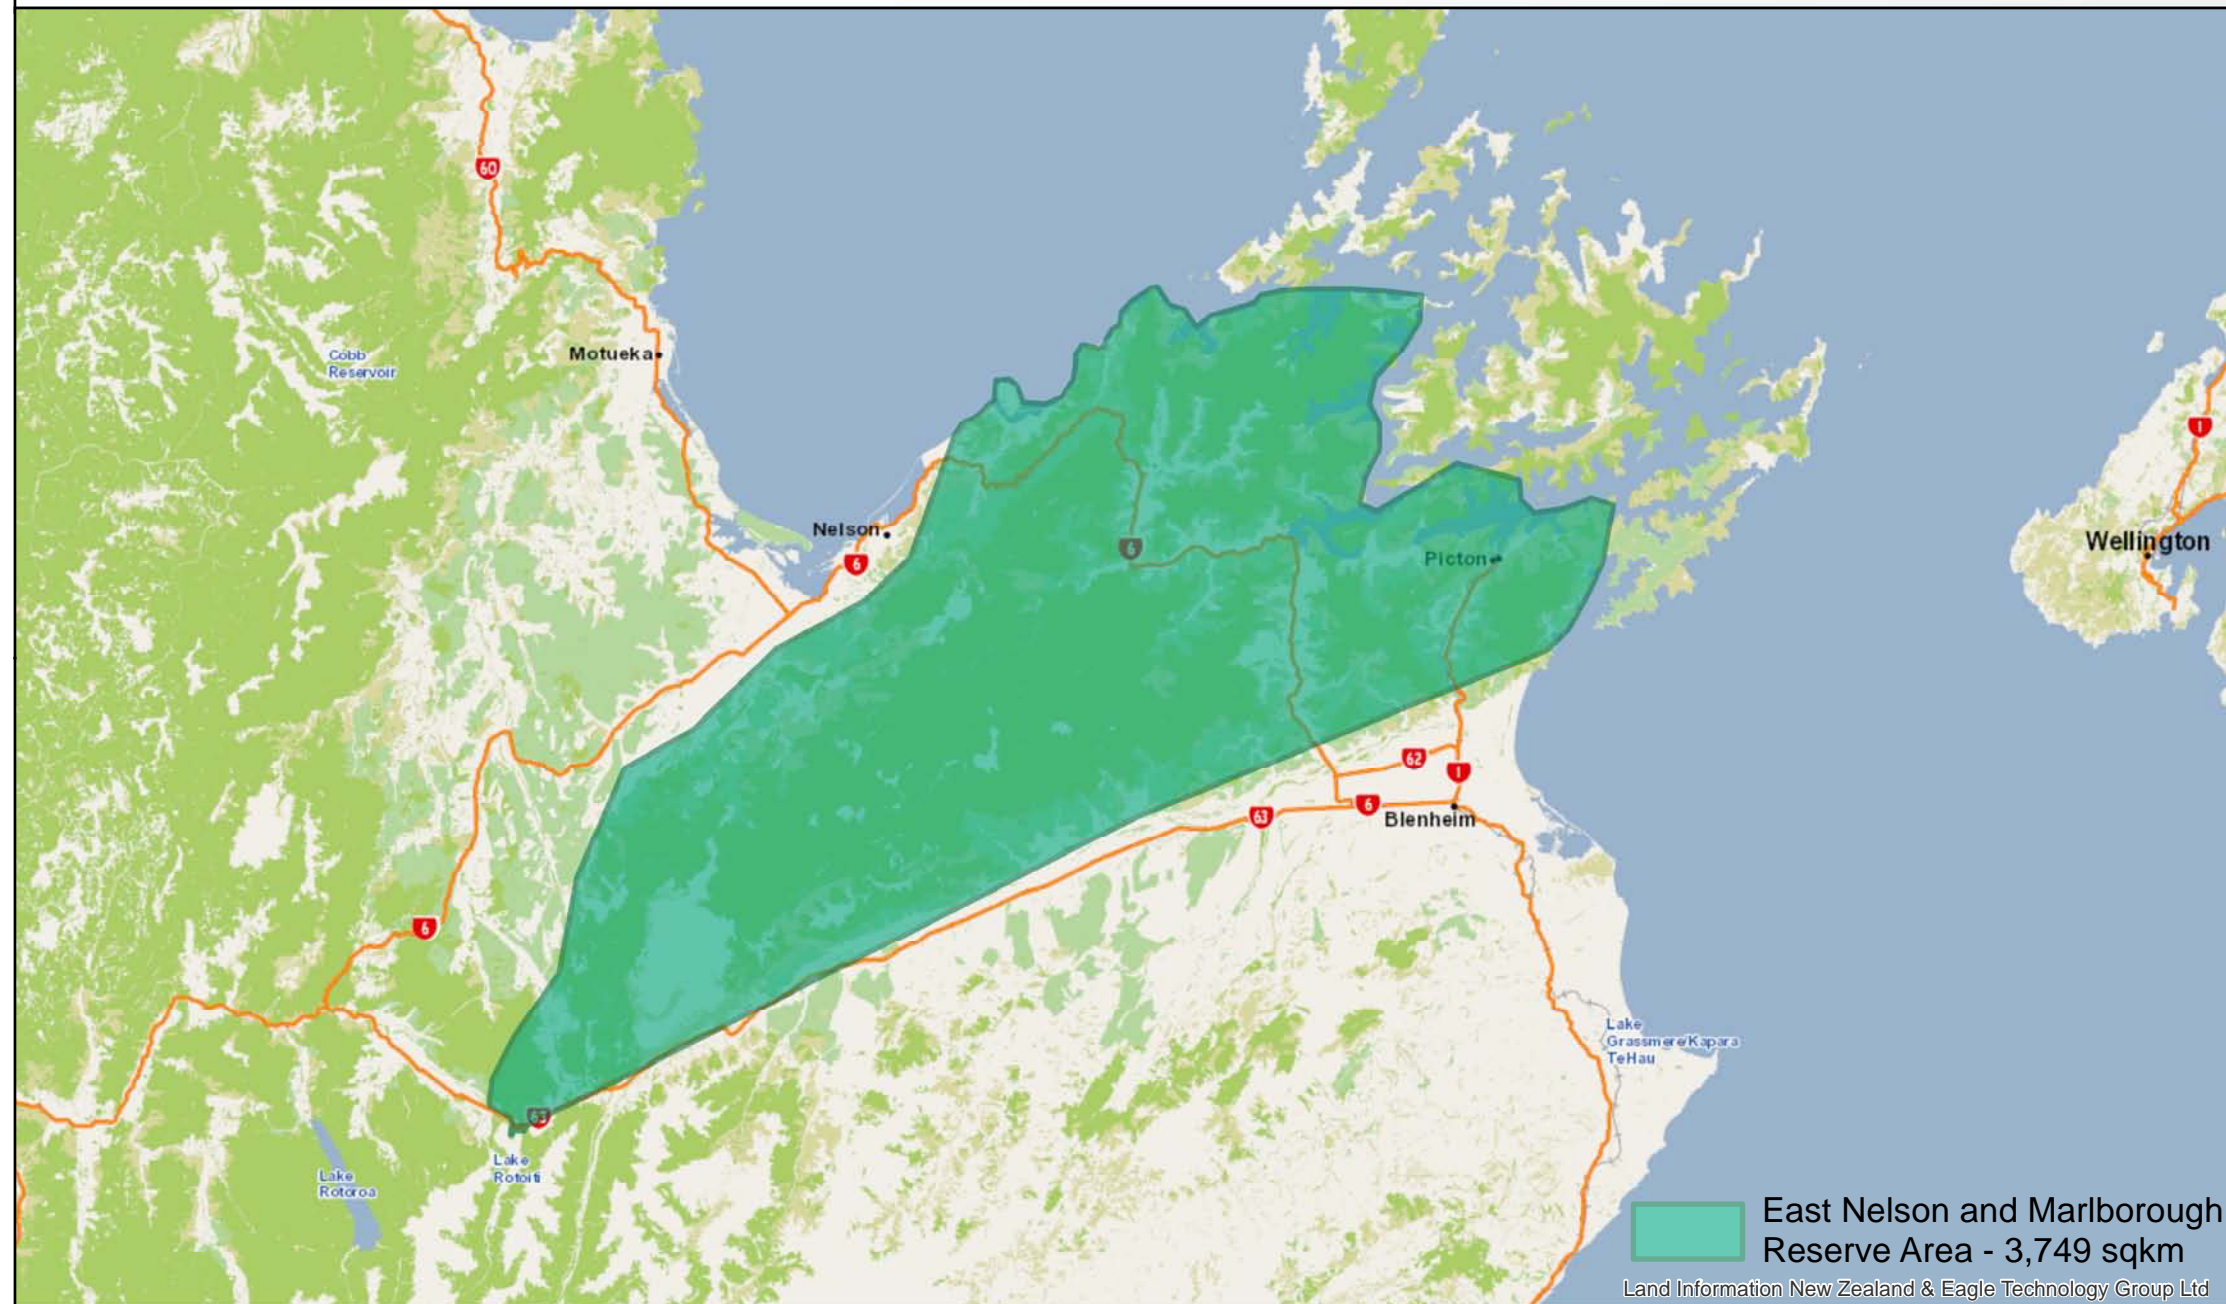

East Nelson and Marlborough Reserve Area

 East Nelson and Marlborough Reserve Area - 3,749 sqkm
Land Information New Zealand & Eagle Technology Group Ltd