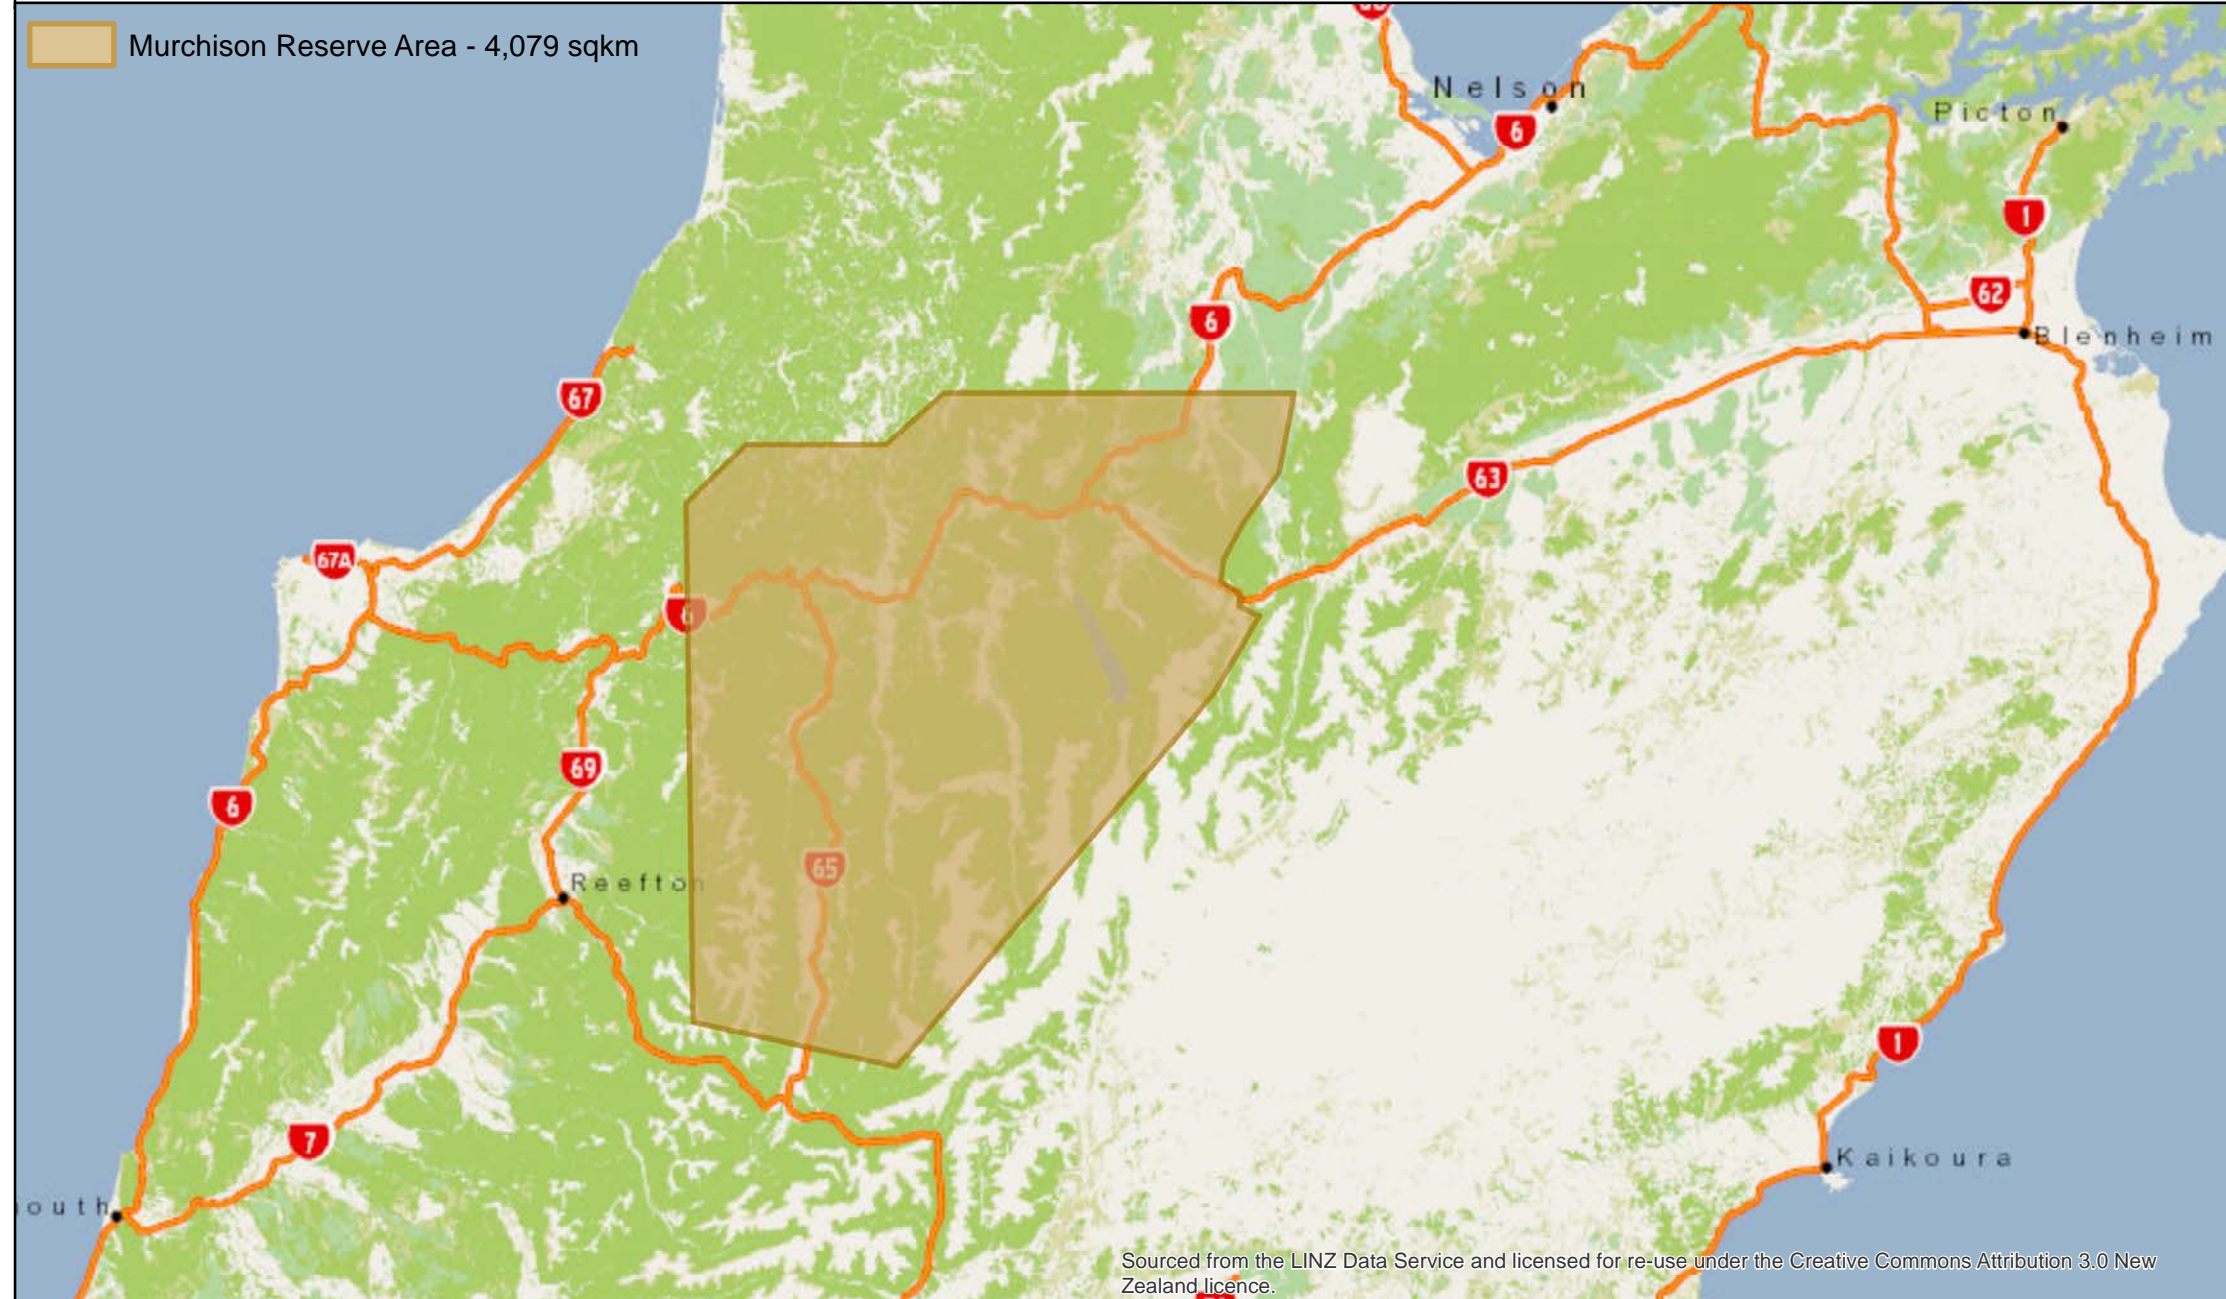

Murchison Reserve Area

 Murchison Reserve Area - 4,079 sqkm

Sourced from the LINZ Data Service and licensed for re-use under the Creative Commons Attribution 3.0 New Zealand licence.