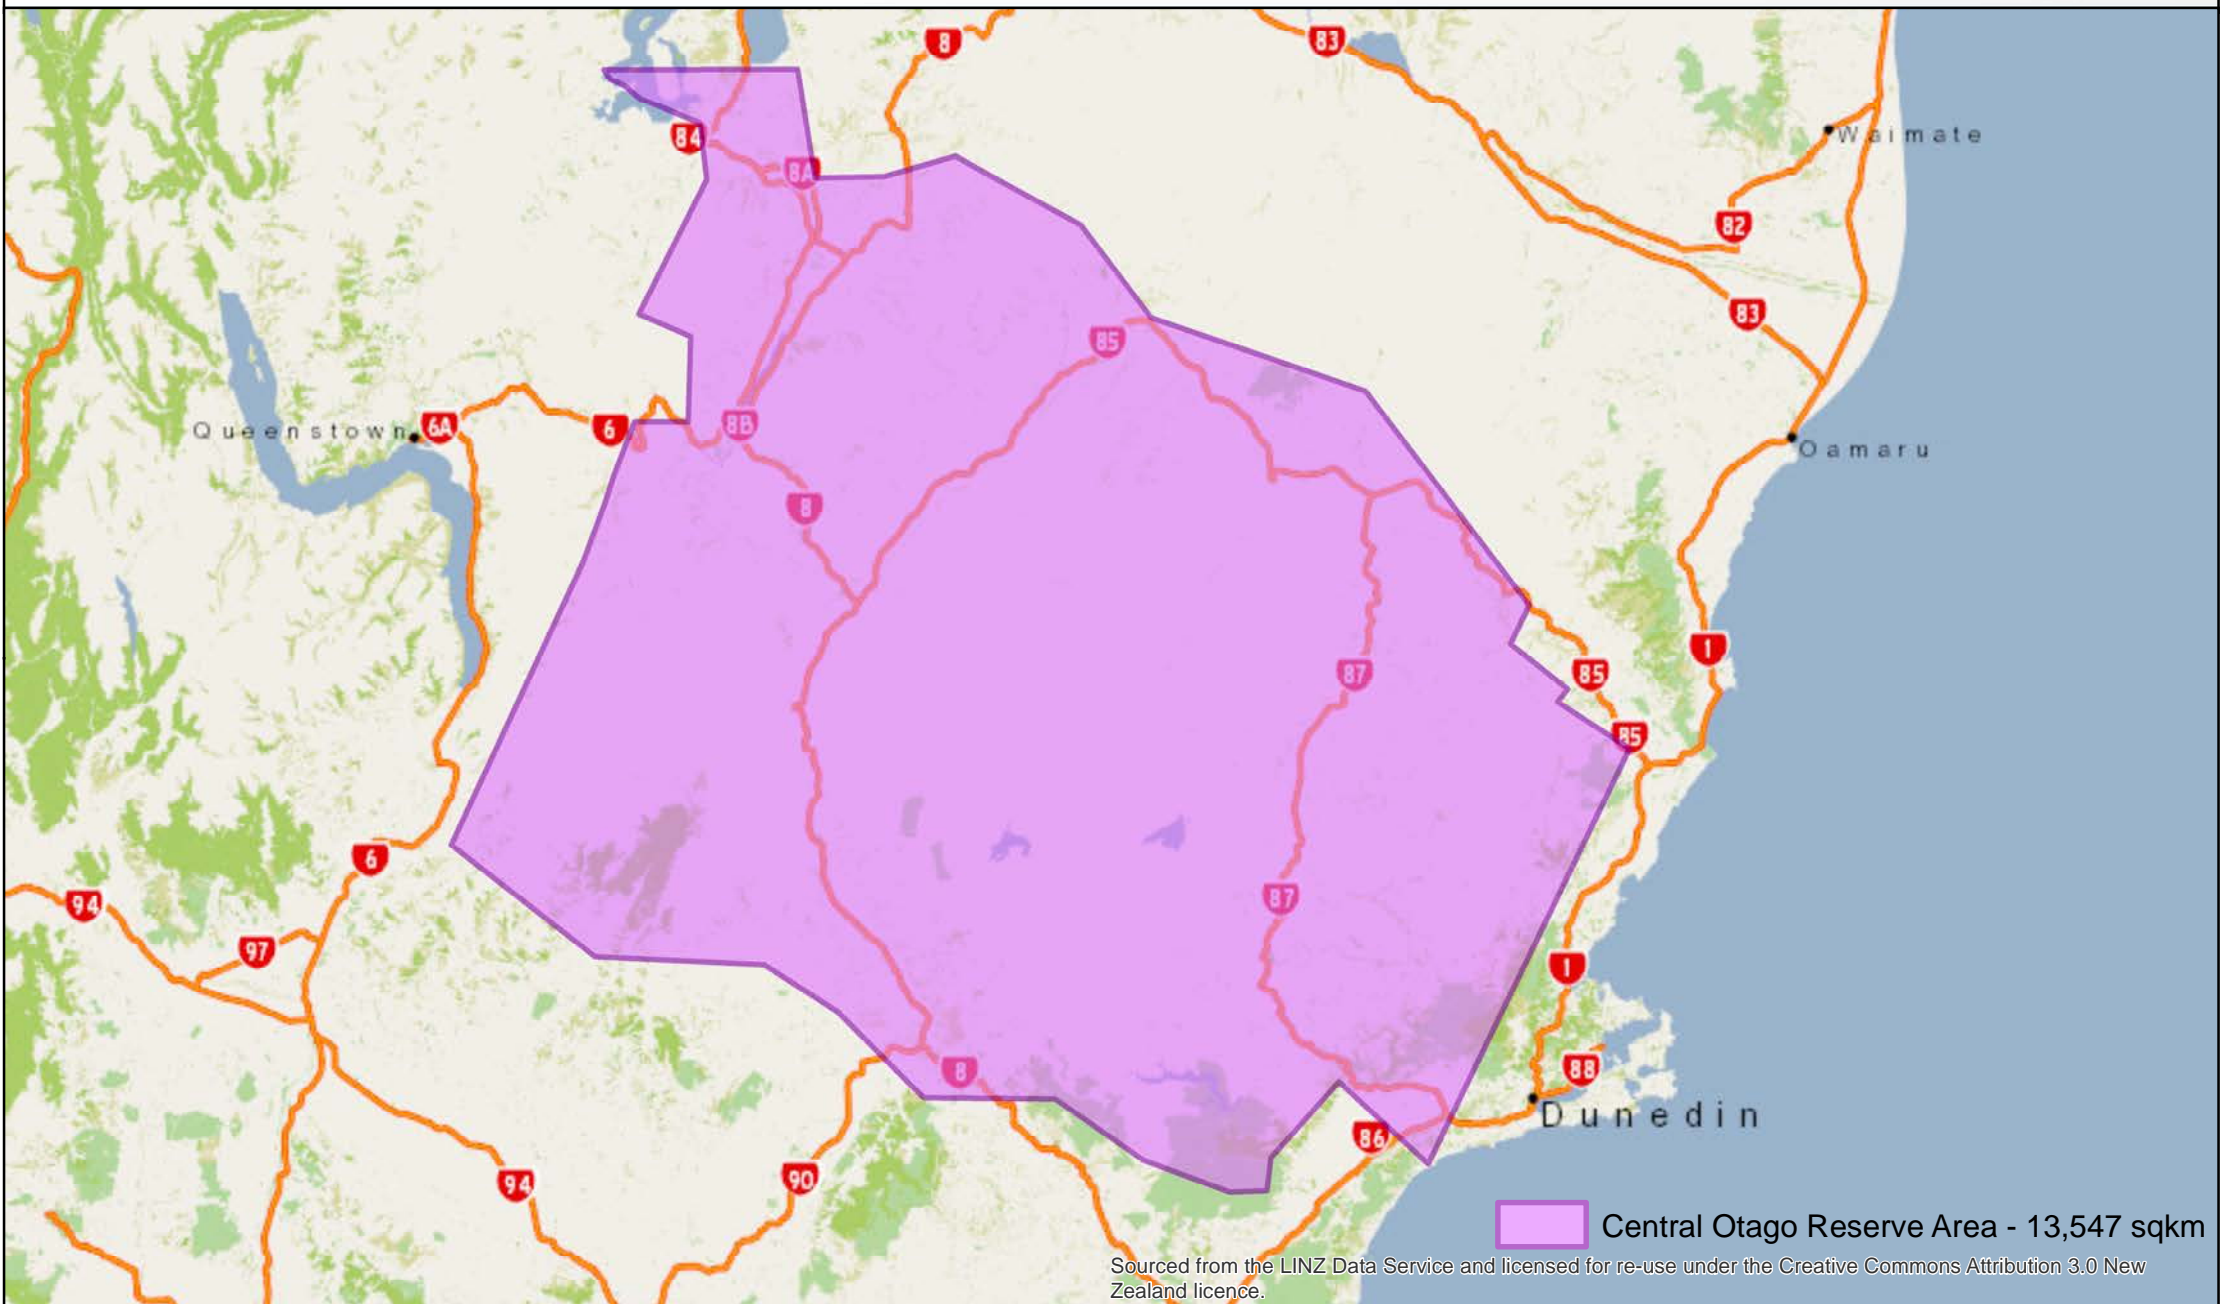

Central Otago Reserve Area

 Central Otago Reserve Area - 13,547 sqkm

Sourced from the LINZ Data Service and licensed for re-use under the Creative Commons Attribution 3.0 New Zealand licence.