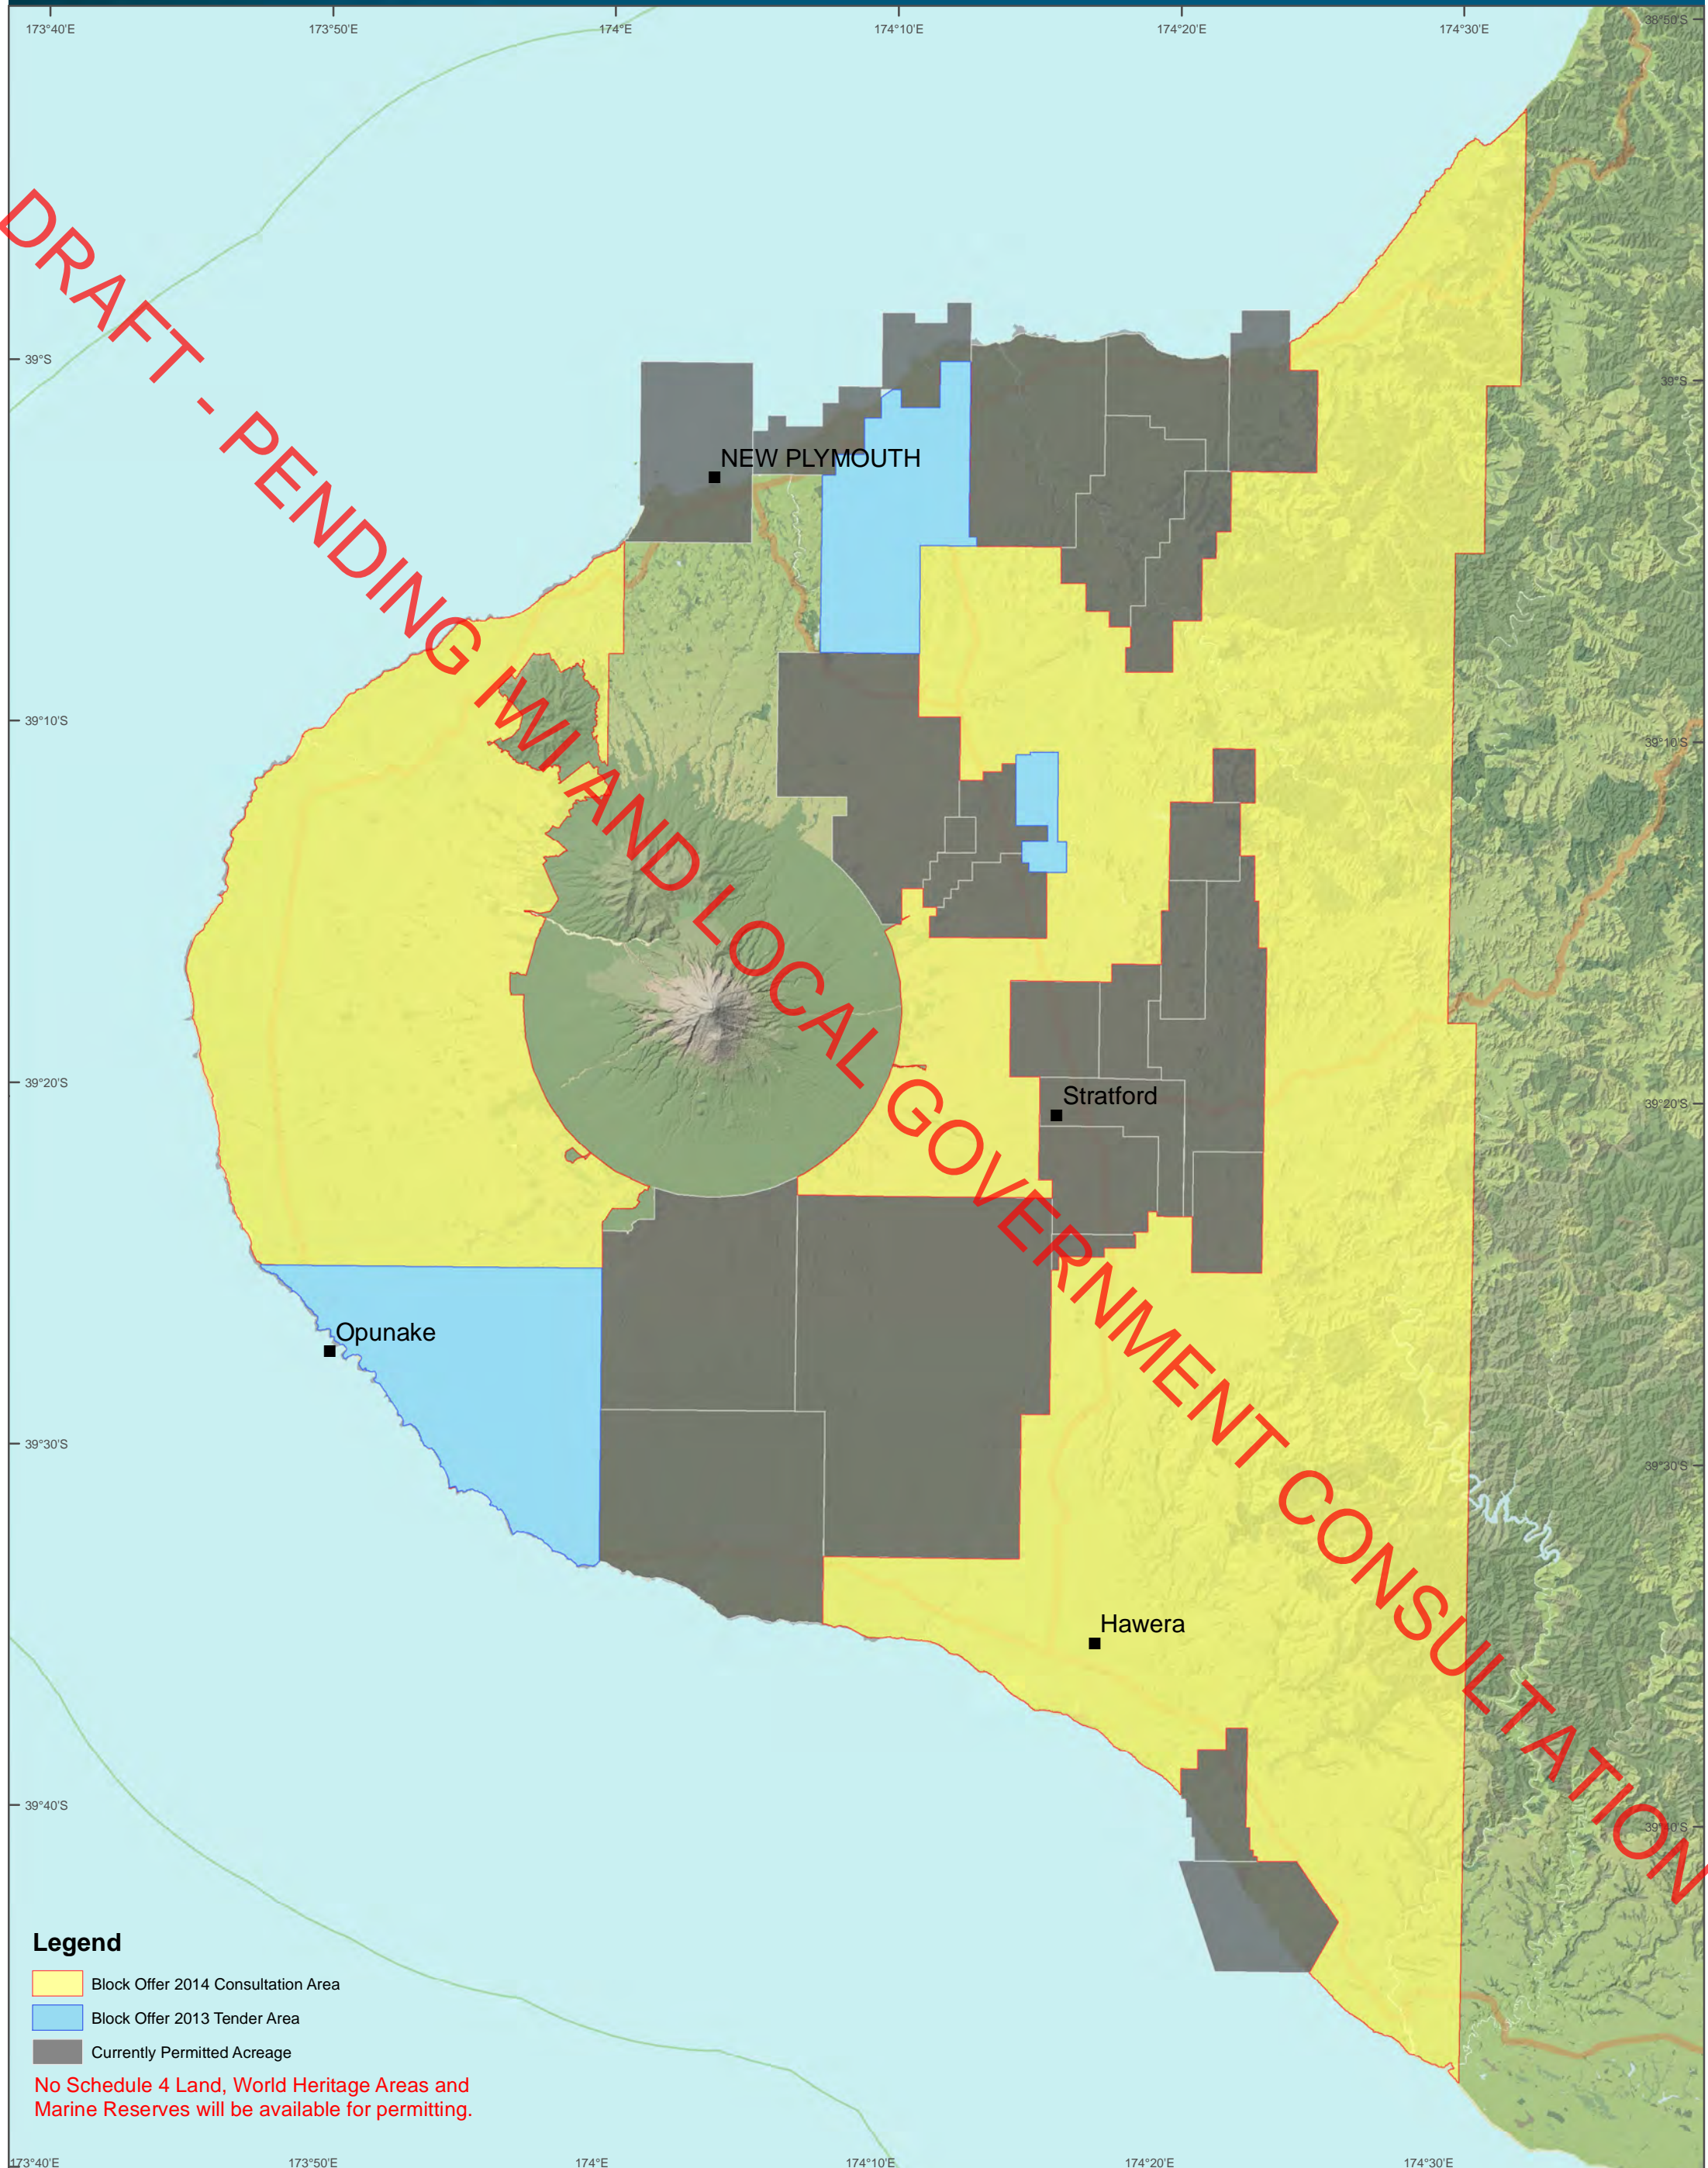

Proposed Block Offer 2014 Onshore Taranaki Basin

DRAFT - PENDING IWI AND LOCAL GOVERNMENT CONSULTATION

Legend

- Block Offer 2014 Consultation Area
- Block Offer 2013 Tender Area
- Currently Permitted Acreage

No Schedule 4 Land, World Heritage Areas and Marine Reserves will be available for permitting.