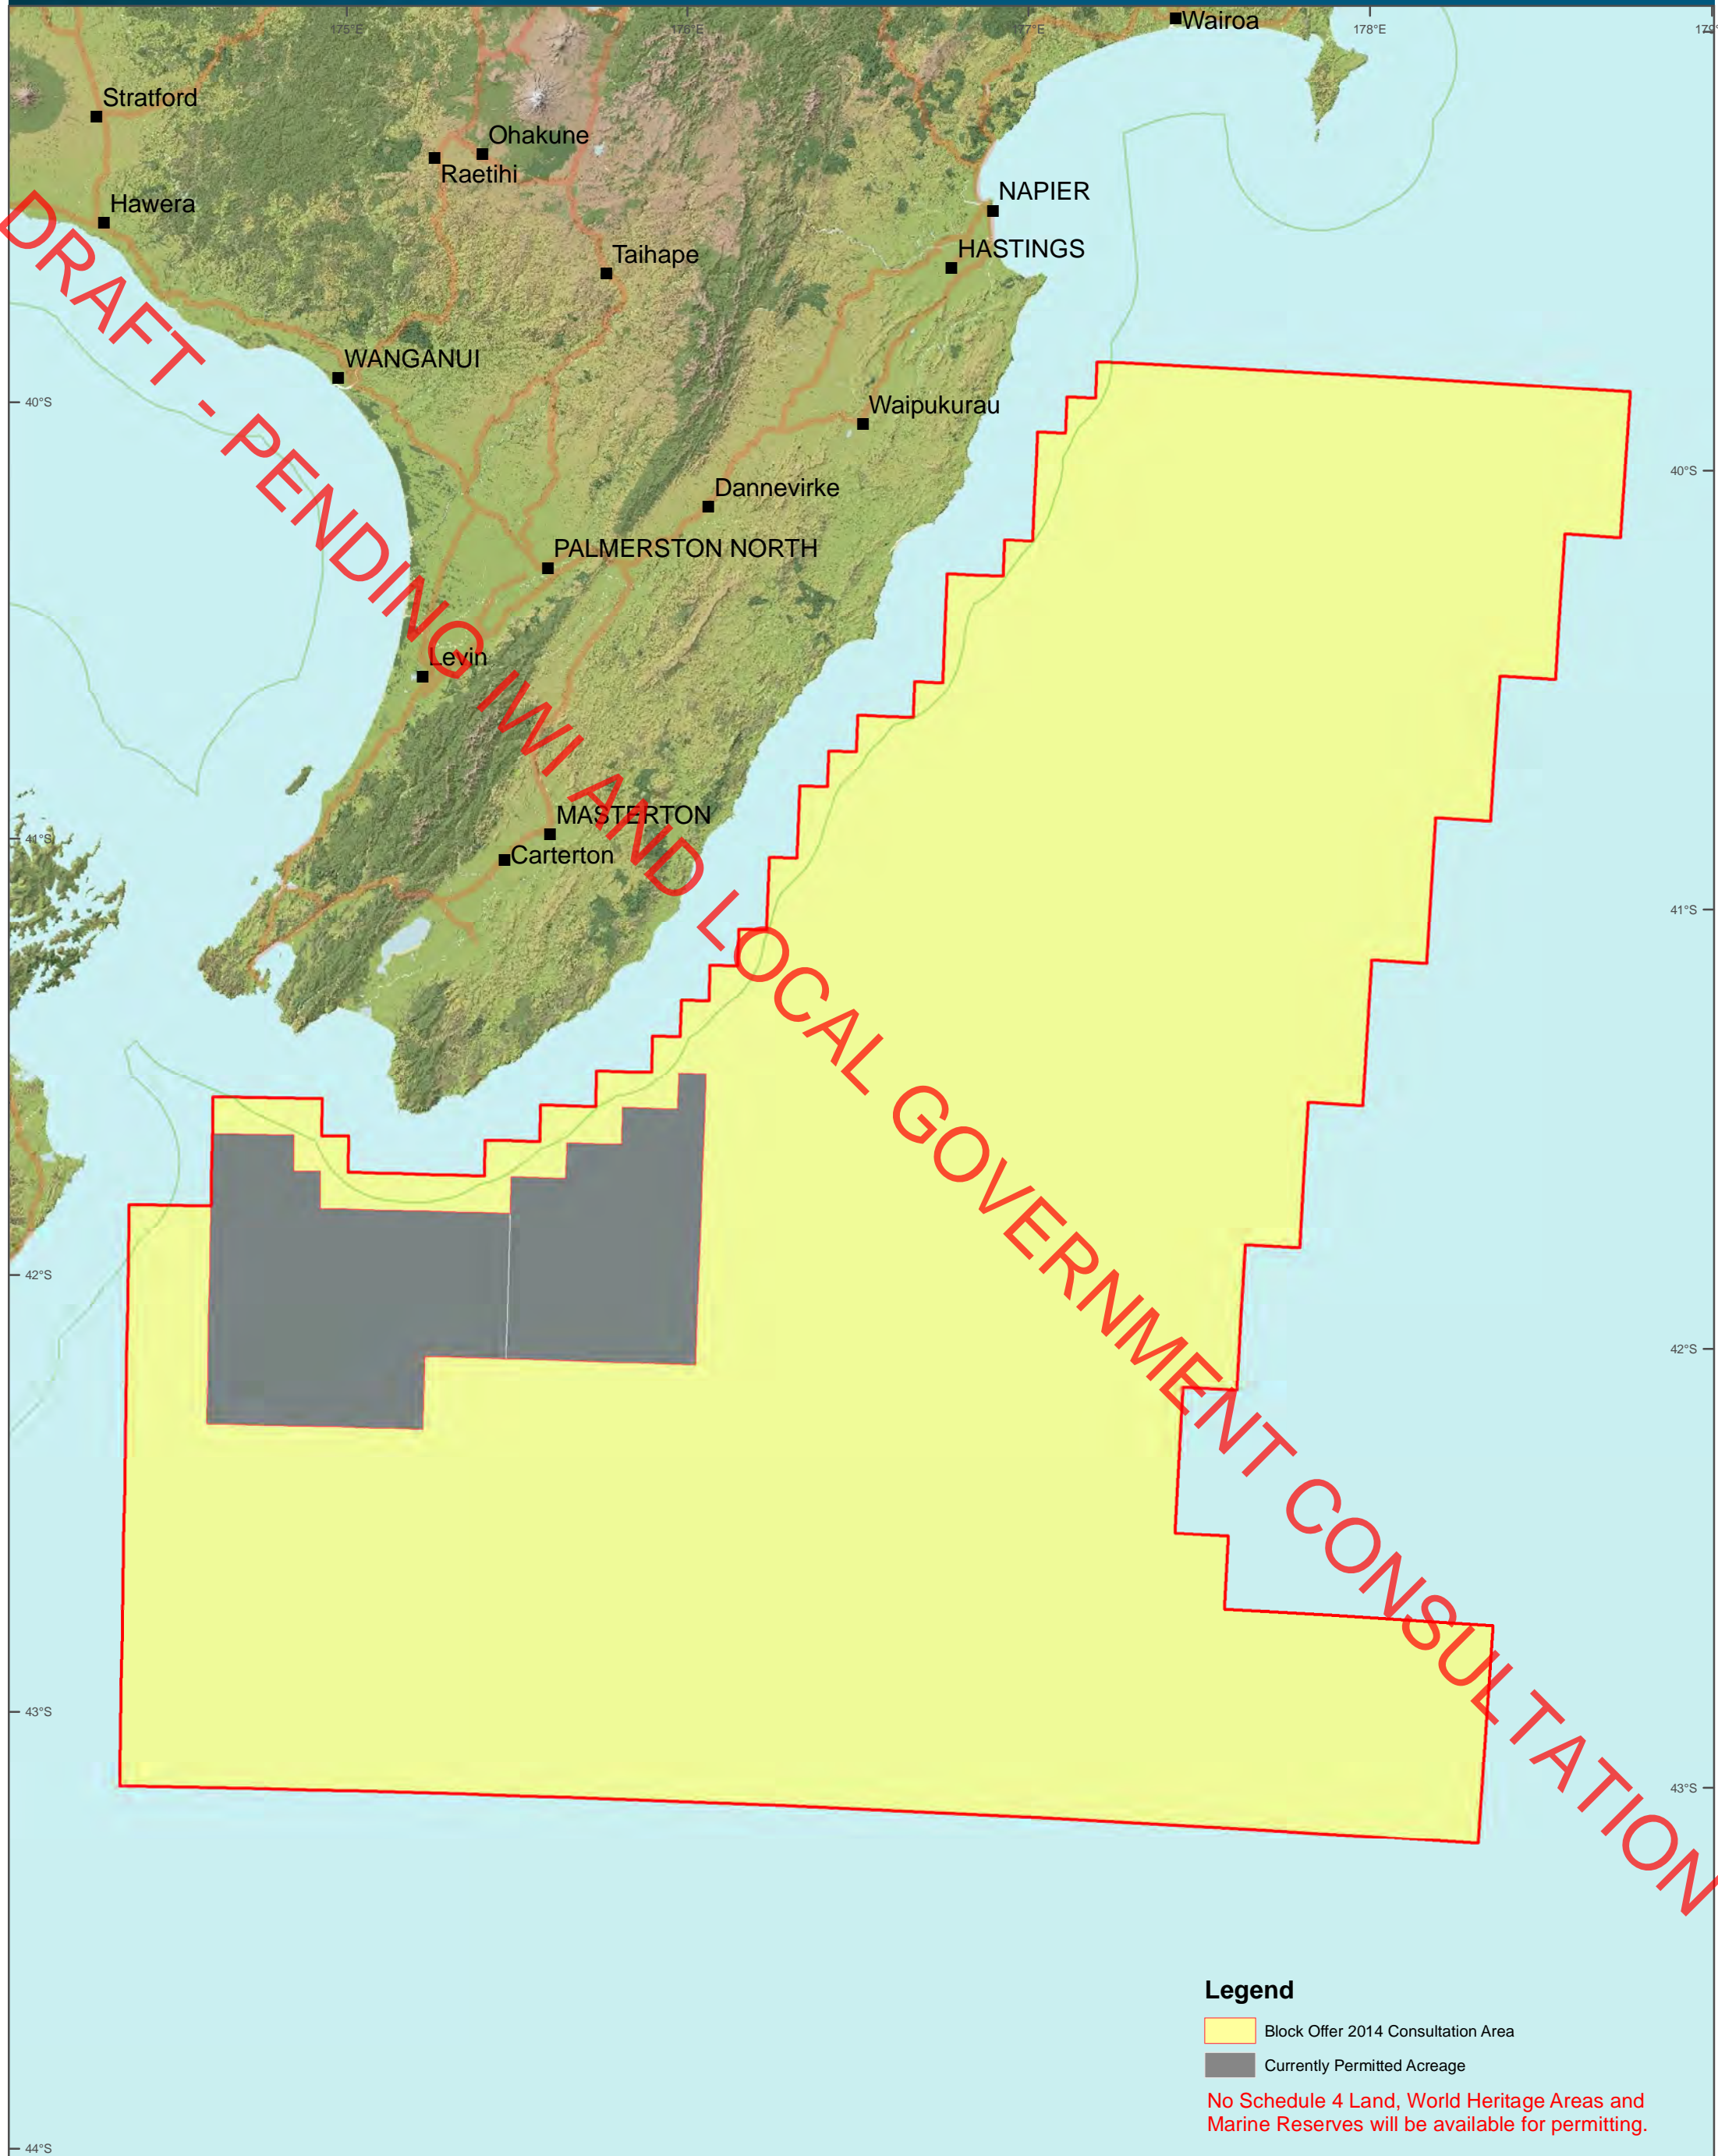

# Proposed Block Offer 2014 Offshore Pegasus Basin

### Legend

- Block Offer 2014 Consultation Area
- Currently Permitted Acreage

No Schedule 4 Land, World Heritage Areas and Marine Reserves will be available for permitting.