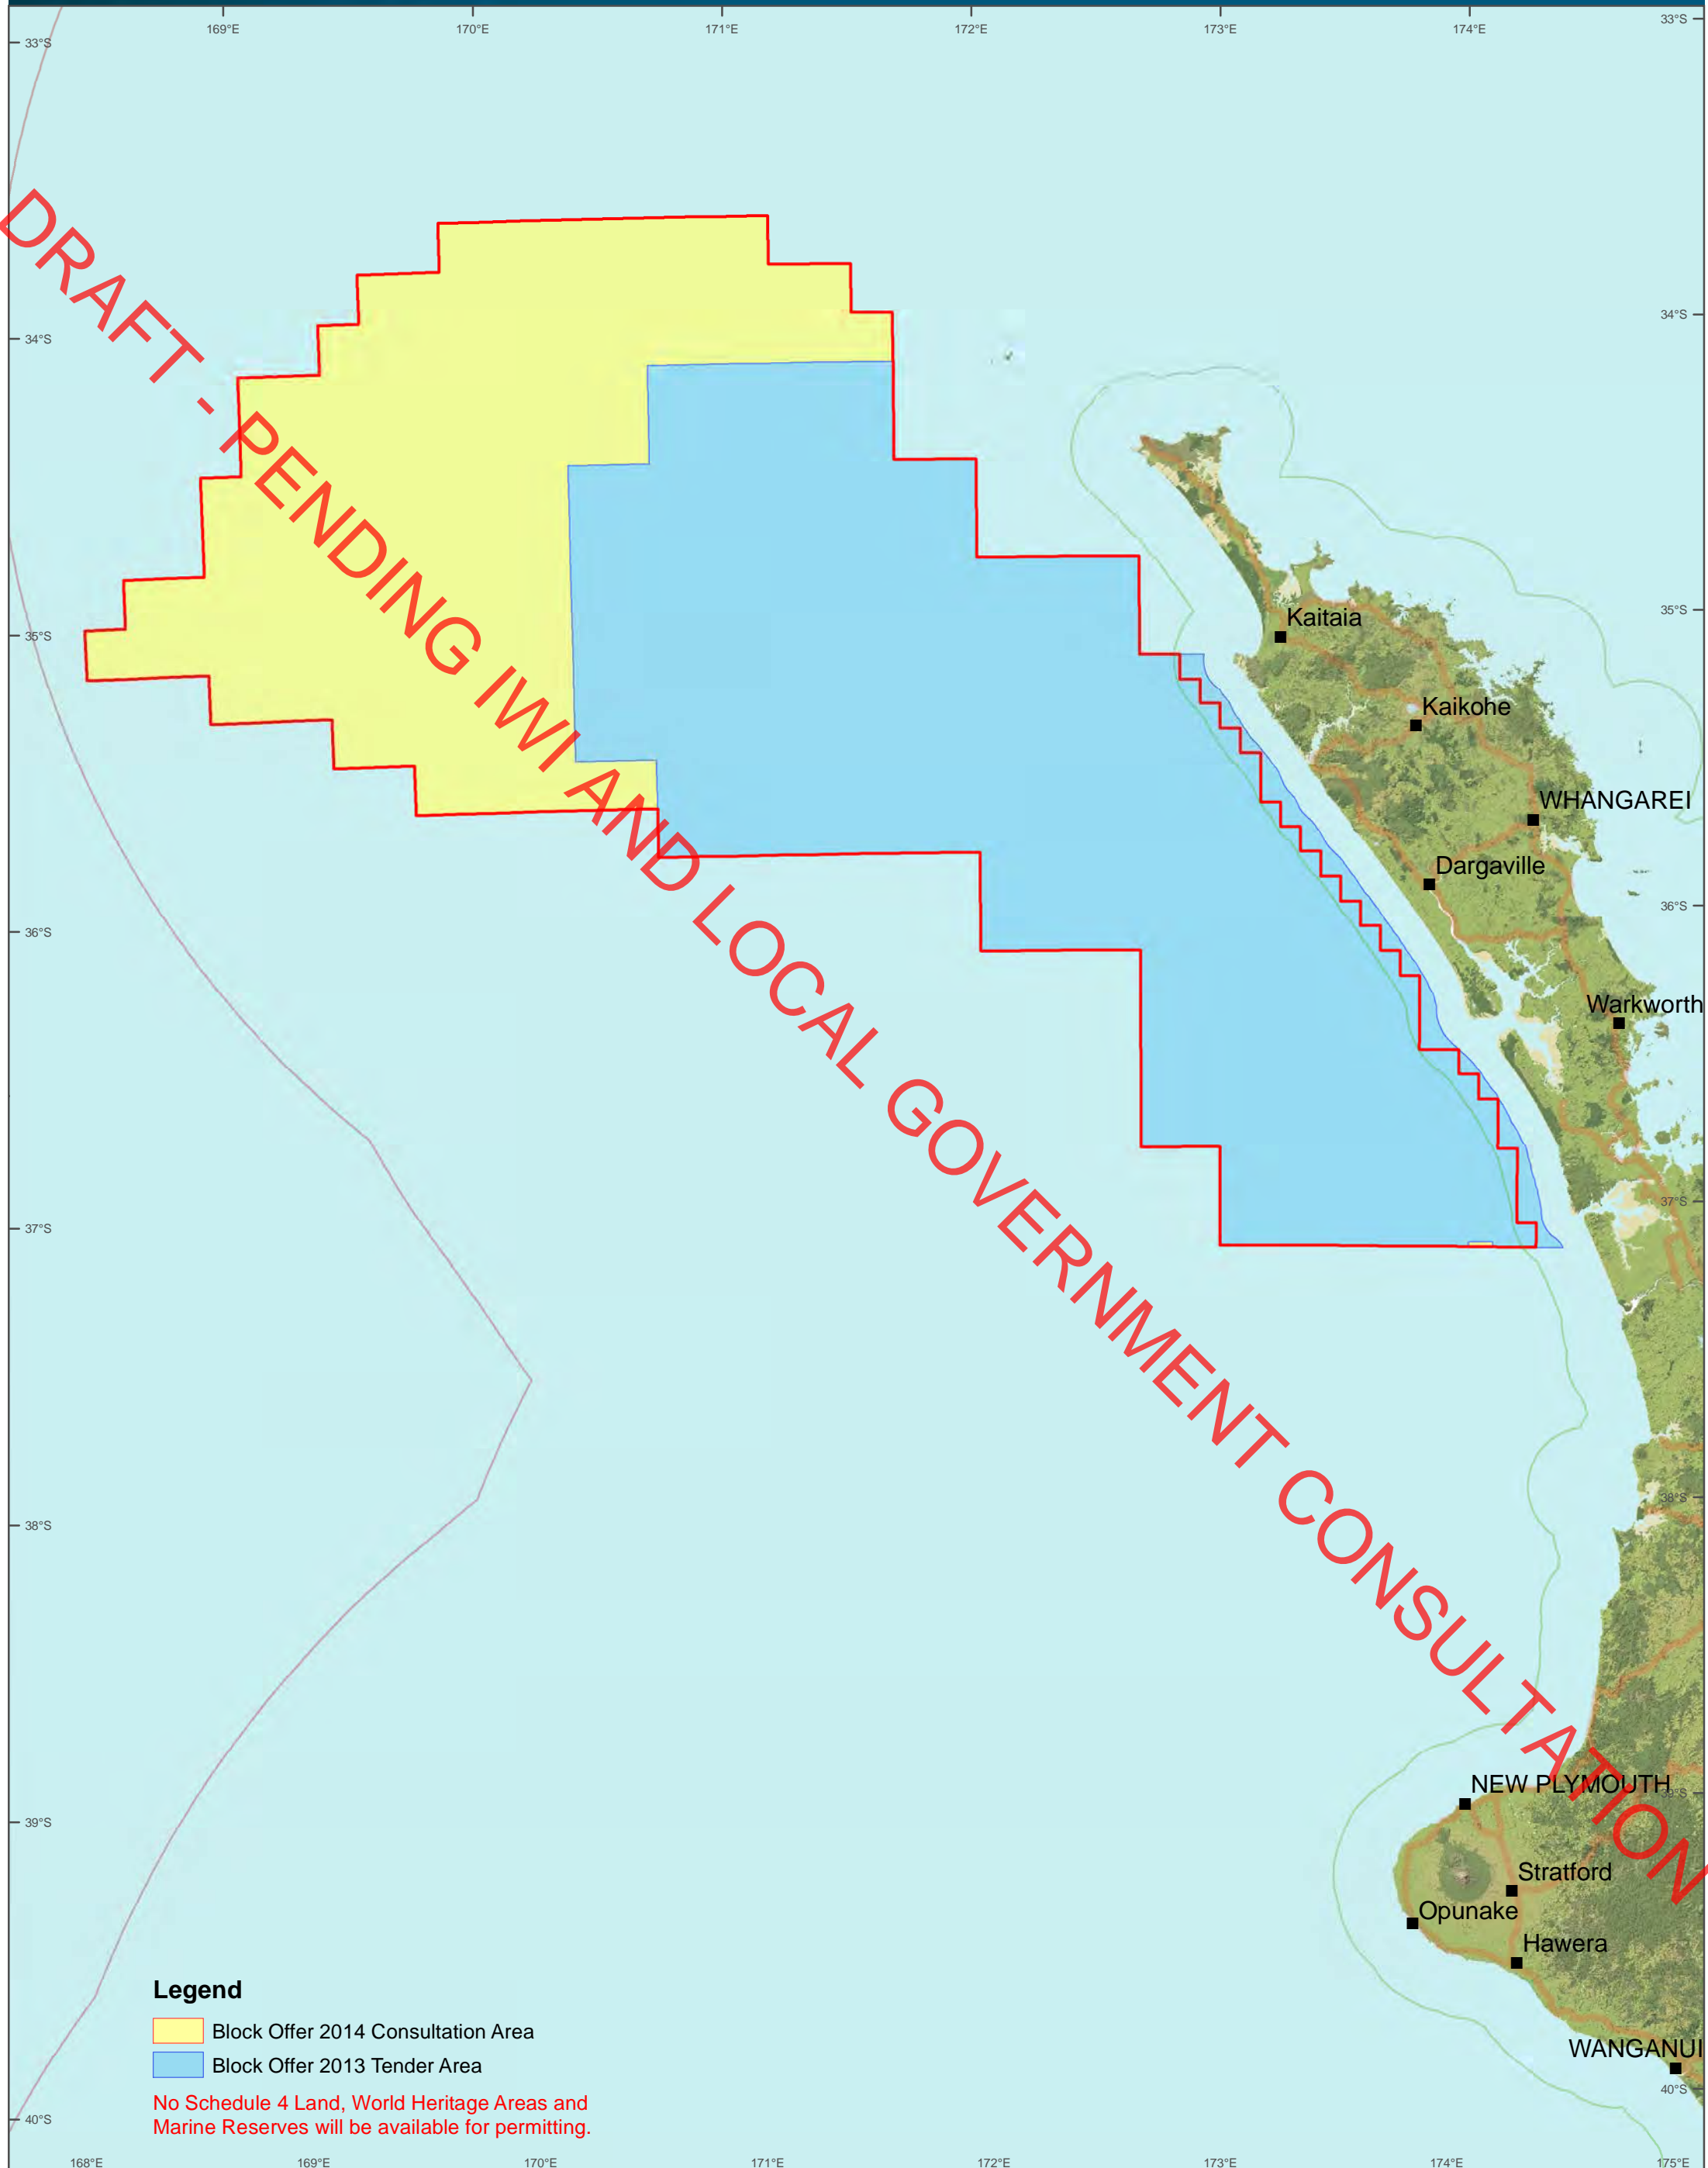

Proposed Block Offer 2014 Offshore Reinga Northland Basin

DRAFT - PENDING IWI AND LOCAL GOVERNMENT CONSULTATION

Legend

- Block Offer 2014 Consultation Area
- Block Offer 2013 Tender Area

No Schedule 4 Land, World Heritage Areas and Marine Reserves will be available for permitting.