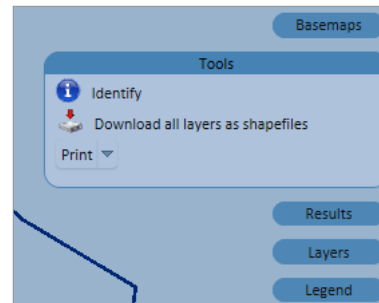

QUERYING THE MAP

IDENTIFY TOOL

Click 'Tools' on the right hand side of the map and click the 'Identify' tool. With this tool selected you can click permits and other features of interest to view the basic details.