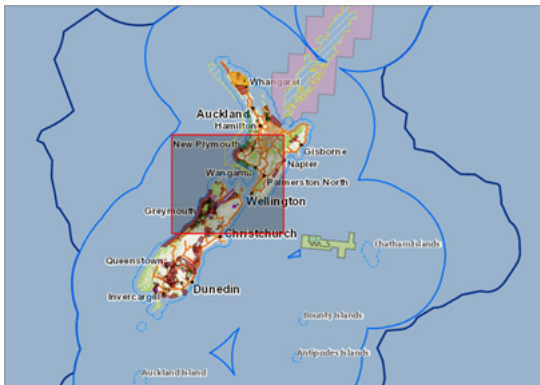

**MINISTRY OF BUSINESS,
INNOVATION & EMPLOYMENT**
HĪKINA WHAKATUTUKI

New Zealand Government

LAYERS AND LEGEND

If you click the 'Legend' menu, the legend showing all the data that is currently on the map will appear. If there are layers that you do not want showing on the map or in the legend, they can be turned off or on through the 'Layers' menu. Some layers are off default, like the local authorities, others, like the petroleum wells, are scale dependent and will only appear when you zoom in far enough.

NAVIGATION

Use the mouse wheel to zoom the map in or out, or double click on an area of interest. Click, hold and drag the mouse to pan the map.

To zoom to a particular area hold down the 'Shift' button and click, hold and drag a rectangle with your mouse to select the area you want to zoom to.

The forward and back arrows on the left hand side allow you to navigate through the views you have zoomed or panned the map to. The plus and minus symbols will zoom the map in and out. To return to the full extent of the map click on the New Zealand icon, shown below;