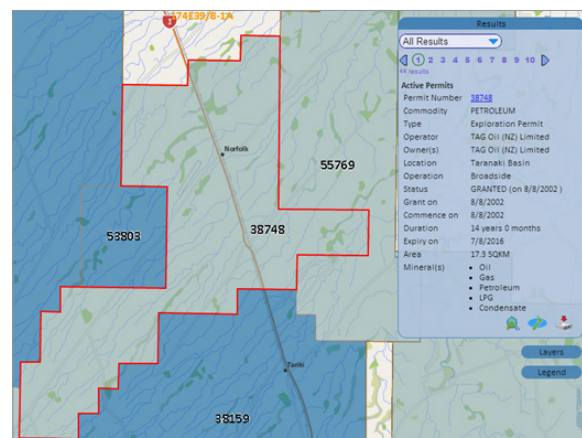

SEARCH BAR

The Search Bar at the top of the map lets you do a Google style search for any map content; including permit numbers, company or operation name, minerals, well names, local authorities and place names.

You can filter out layers you don't want search results for using the 'Filter By' menu.

RESULTS

Search results from either the Search Bar or the 'Identify' tool appear in the 'Results' window on the right of the map.

If you have multiple results from your query, the arrows near the top of the results window let you scroll through them. When you have scrolled to the feature you are interested in the magnifying glass icon at the bottom of the results window will zoom you to the selected feature.

The 'All Results' drop down menu lets you filter what results you want shown in the results window

Clicking on the blue permit number will launch a new browser tab containing more detailed information about the permit