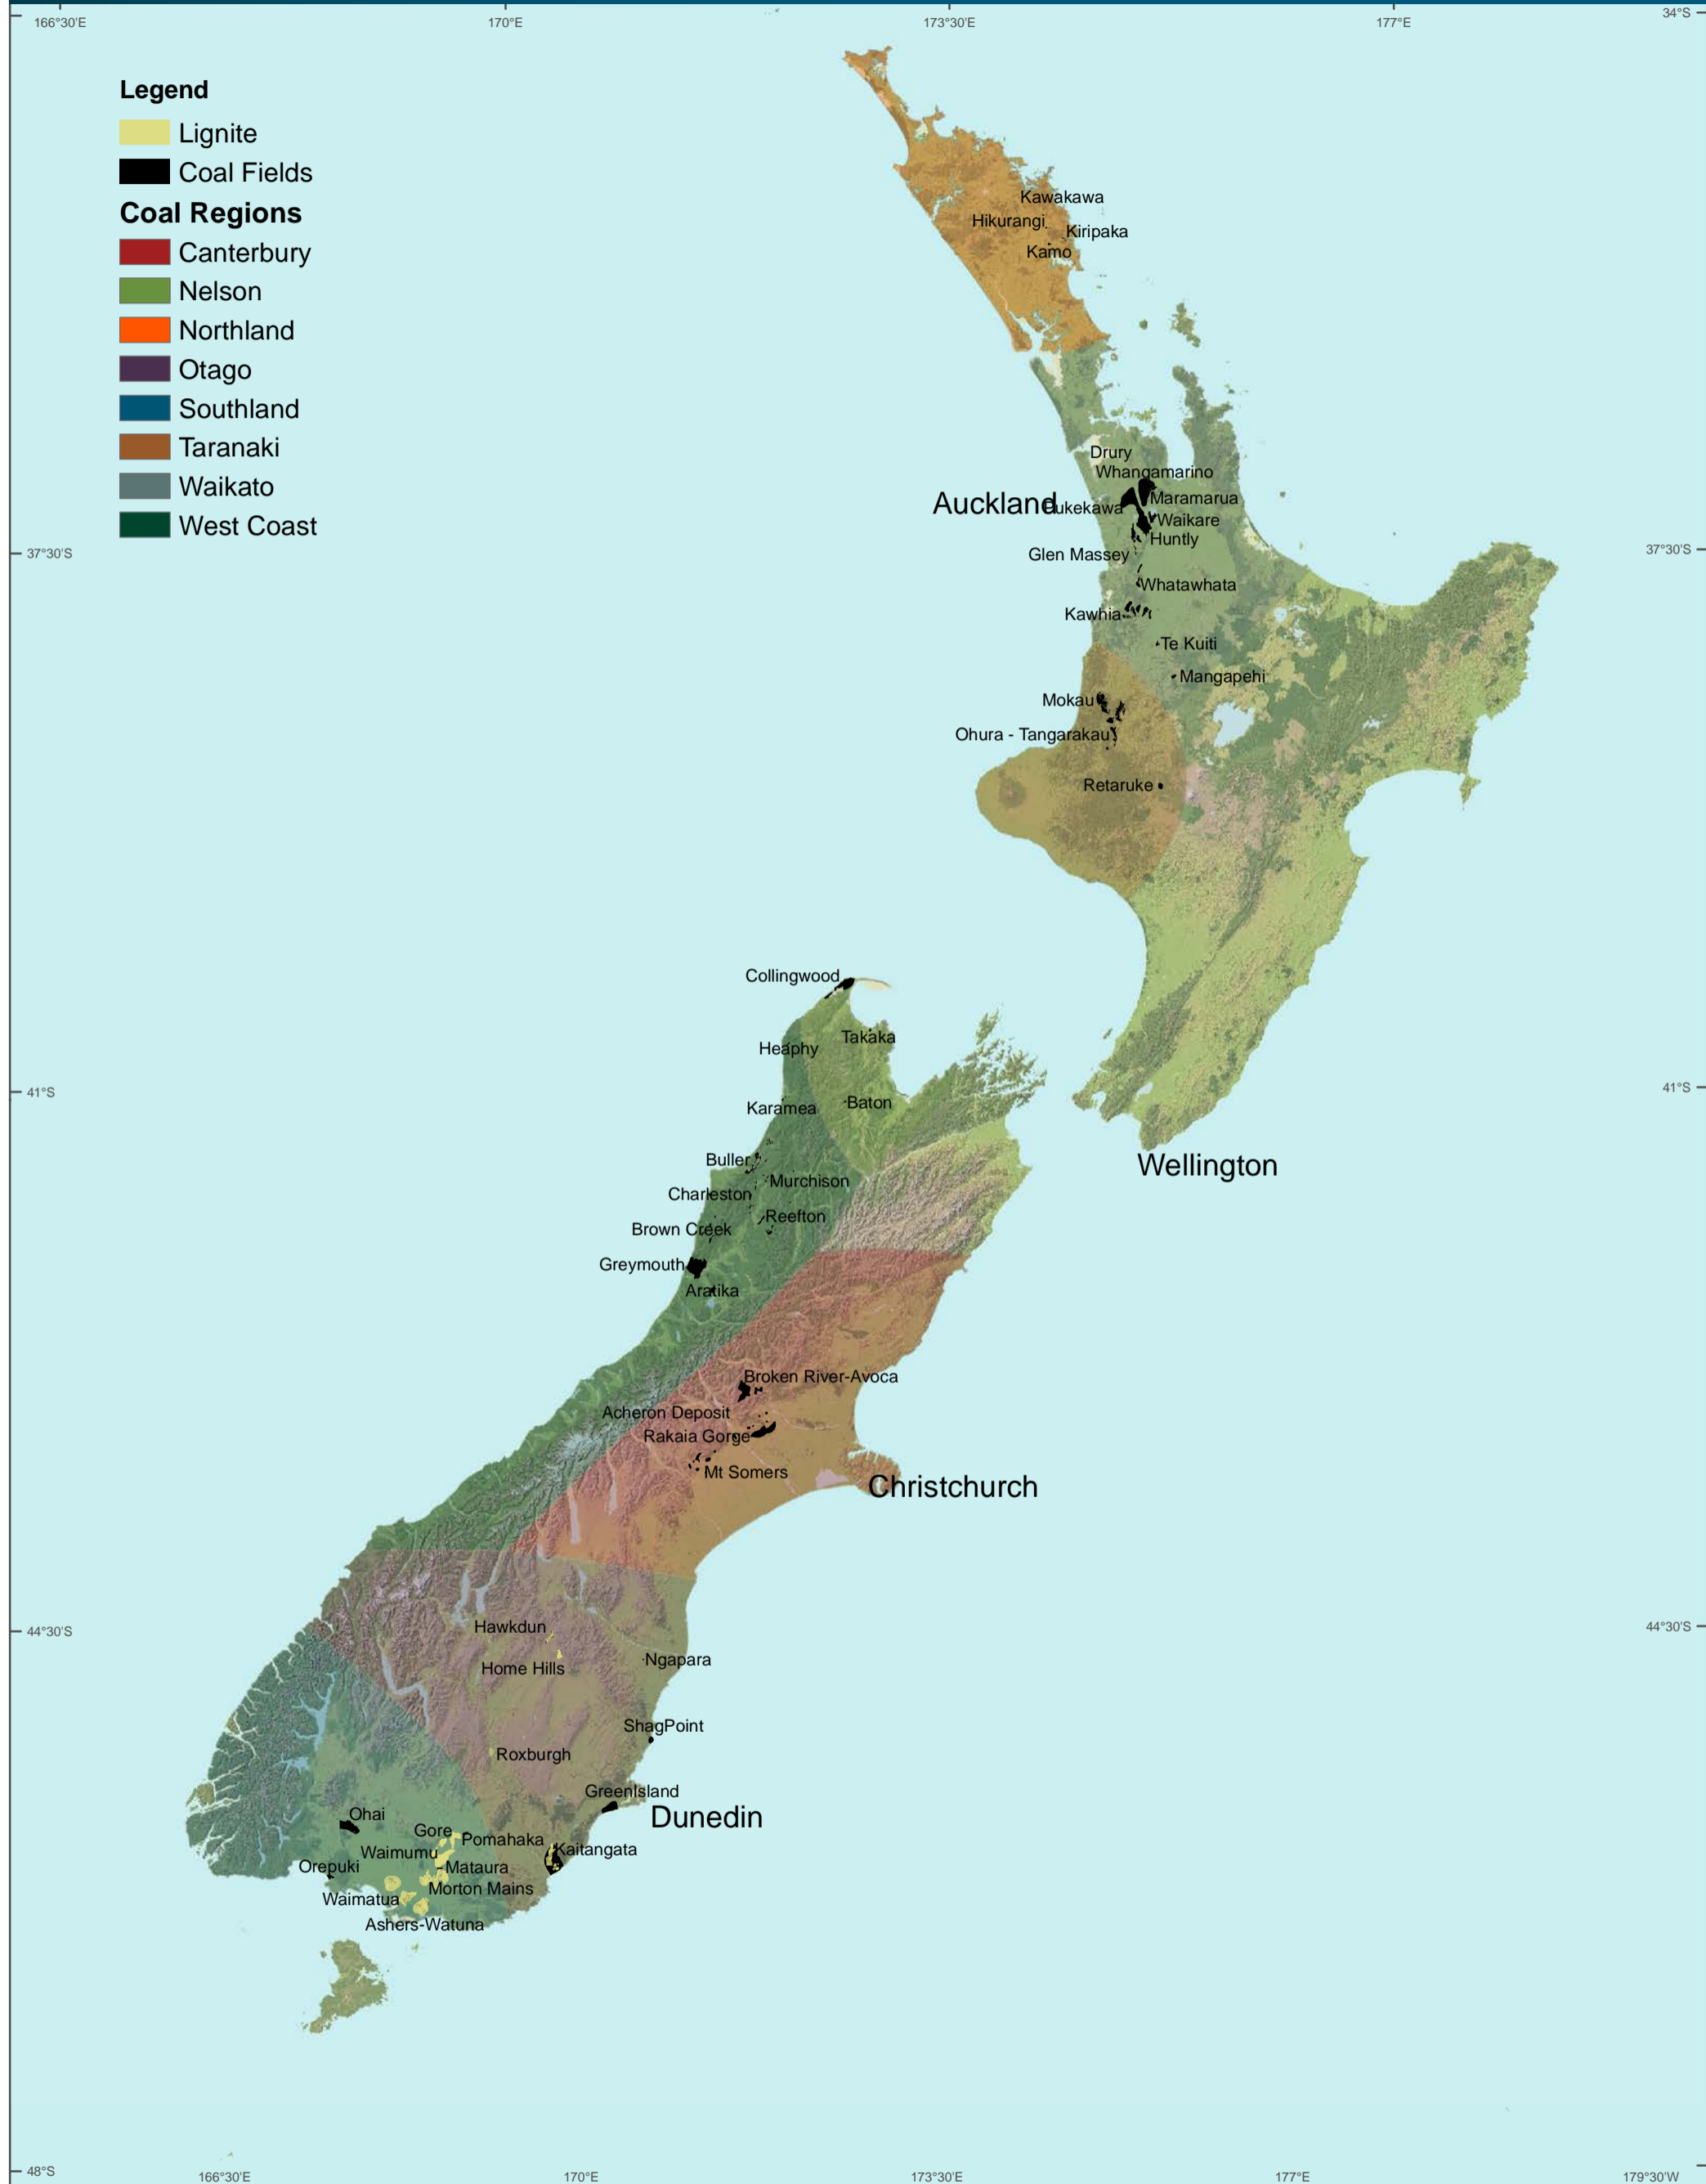

# New Zealand Coal Fields

## Legend

Lignite

Coal Fields

## Coal Regions

Canterbury

Nelson

Northland

Otago

Southland

Taranaki

Waikato

West Coast